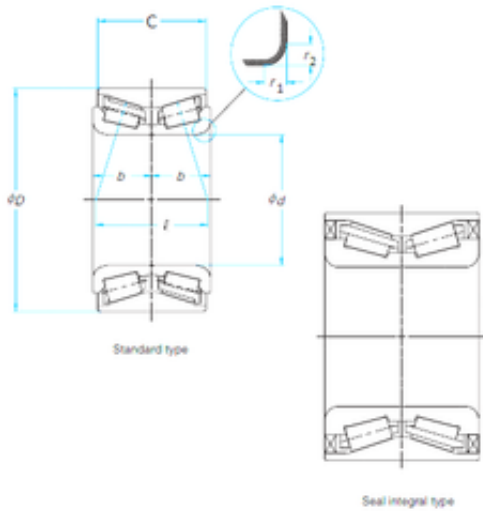

New energy Bearing Manufacturing Co.,...

45 mm x 84 mm x 48 mm KBC
DT458448DBG6 tapered roller bearings

Bearing No. DT458448DBG6

Size	45x84x48 mm
Bore Diameter	45 mm
Outer Diameter	84 mm
Width	48 mm
d	45 mm
D	84 mm
B	48 mm

DT458448DBG6 Bearing 2D drawings and 3D CAD models