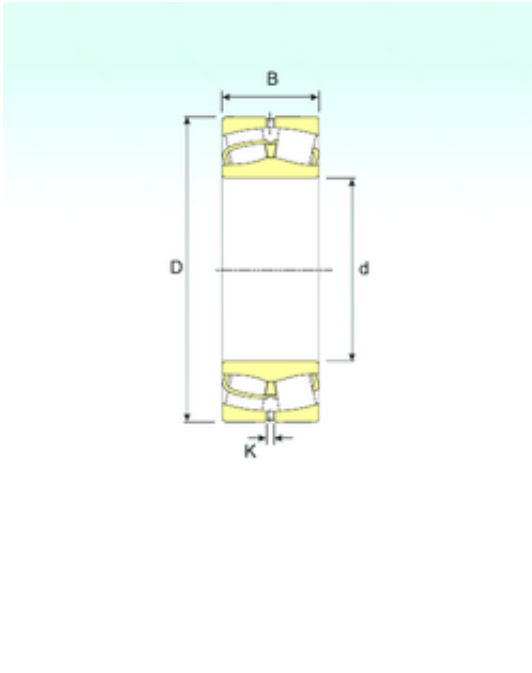

## New energy Bearing Manufacturing Co.,...

23134 Bearing 2D drawings and 3D CAD models

170 mm x 280 mm x 88 mm ISB 23134 spherical roller bearings

Bearing No. 23134

Size	170x280x88 mm
Bore Diameter	170 mm
Outer Diameter	280 mm
Width	88 mm
d	170 mm
D	280 mm
B	88 mm
C	88 mm
K	7,5 mm
Weight	22 Kg
Basic dynamic load rating (C)	1019 kN
Basic static load rating (C0)	1470 kN
(Grease) Lubrication Speed	1836 r/min