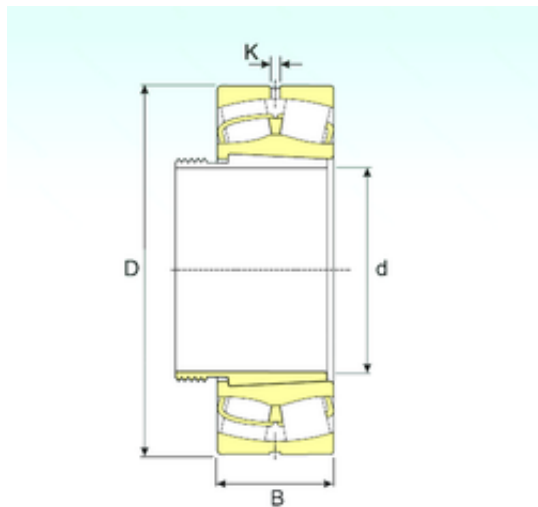

## New energy Bearing Manufacturing Co.,...

950 mm x 1420 mm x 412 mm ISB 240/1000  
EK30W33+AOH240/1000 spherical roller bearings

Bearing No. 240/1000 EK30W33+AOH240/1000

Size	950x1420x412 mm
Bore Diameter	950 mm
Outer Diameter	1420 mm
Width	412 mm
d	950 mm
D	1420 mm
B	412 mm
C	412 mm
K	12 mm
Weight	2500 Kg
Basic dynamic load rating (C)	12320 kN
Basic static load rating (C0)	36450 kN
(Grease) Lubrication Speed	201,6 r/min

240/1000 EK30W33+AOH240/1000 Bearing 2D  
drawings and 3D CAD models