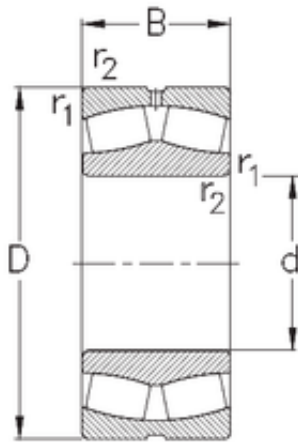

New energy Bearing Manufacturing Co.,...

240 mm x 440 mm x 160 mm NKE 23248-MB-W33 spherical roller bearings

Bearing No. 23248-MB-W33

Size	240x440x160 mm
Bore Diameter	240 mm
Outer Diameter	440 mm
Width	160 mm
d	240 mm
D	440 mm
B	160 mm
C	160 mm
r1 min.	4 mm
r2 min.	4 mm
Weight	111 Kg
Basic dynamic load rating (C)	2440 kN
Basic static load rating (C0)	3920 kN
Limiting speed	1300 r/min
Calculation factor (e)	0,35
Calculation factor (Y0)	1,8
Calculation factor (Y1)	1,9

23248-MB-W33 Bearing 2D drawings and 3D CAD models