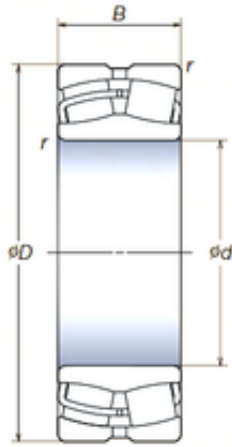

## New energy Bearing Manufacturing Co.,...

110 mm x 170 mm x 45 mm NSK  
23022SWRCDg2E4 spherical roller bearings

Bearing No. 23022SWRCDg2E4

Size	110x170x45 mm
Bore Diameter	110 mm
Outer Diameter	170 mm
Width	45 mm
d	110 mm
D	170 mm
B	45 mm
C	45 mm
r min.	2 mm
Basic dynamic load rating (C)	293 kN

23022SWRCDg2E4 Bearing 2D drawings and 3D CAD models