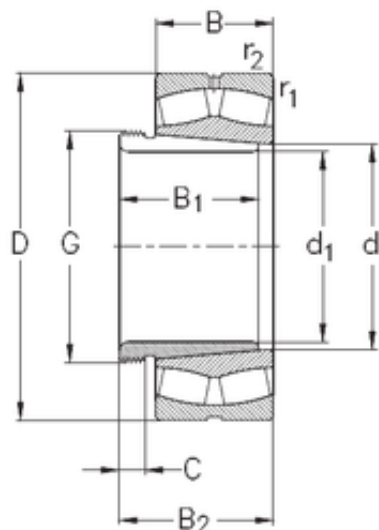

New energy Bearing Manufacturing Co.,...

400 mm x 600 mm x 148 mm NKE 23080-K-MB-W33+AH3080 spherical roller bearings

Bearing No. 23080-K-MB-W33+AH3080

Size	400x600x148 mm
Bore Diameter	400 mm
Outer Diameter	600 mm
Width	148 mm
d	400 mm
d1	380 mm
D	600 mm
B	148 mm
C	148 mm
r1 min.	5 mm
r2 min.	5 mm
B1	183 mm
B2	193 mm
C	33 mm
Thread (G)	Tr 430x5
Weight	206 Kg
Basic dynamic load rating (C)	2860 kN
Basic static load rating (C0)	5500 kN
Limiting speed	1100 r/min
Calculation factor (e)	0,24
Calculation factor (Y0)	2,7
Calculation factor (Y1)	2,8

23080-K-MB-W33+AH3080 Bearing 2D drawings and 3D CAD models