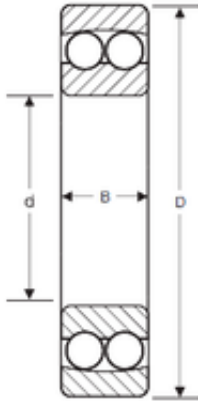

New energy Bearing Manufacturing Co.,...

152,4 mm x 304,8 mm x 57,15 mm SIGMA
NMJ 6E self aligning ball bearings

Bearing No. NMJ 6E

| | |
|----------------|----------------------|
| Size | 152.4x304.8x57.15 mm |
| Bore Diameter | 152,4 mm |
| Outer Diameter | 304,8 mm |
| Width | 57,15 mm |
| d | 152,4 mm |
| D | 304,8 mm |
| B | 57,15 mm |
| C | 57,15 mm |

NMJ 6E Bearing 2D drawings and 3D CAD models