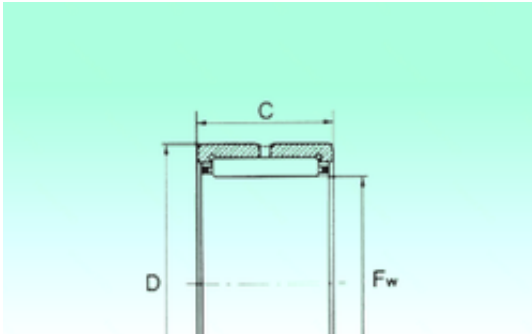

### NBS NK 120/40 needle roller bearings

Bearing No. NK 120/40

Size	120x140x40 mm
Bore Diameter	120 mm
Outer Diameter	140 mm
Width	40 mm
Fw	120 mm
D	140 mm
C	40 mm
Weight	0,91 Kg
Basic dynamic load rating (C)	112 kN
Basic static load rating (C0)	274 kN