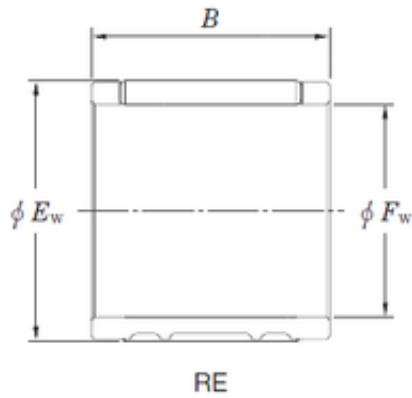

New energy Bearing Manufacturing Co.,...

KOYO RE202528AL1 needle roller bearings

Bearing No. RE202528AL1

Size	20x25x27.8 mm
Bore Diameter	20 mm
Outer Diameter	25 mm
Width	27,8 mm
Fw	20 mm
Ew	25 mm
B	27,8 mm
Lw	21.8 mm
Weight	0,03 Kg
Basic dynamic load rating (C)	21,4 kN

RE202528AL1 Bearing 2D drawings and 3D CAD models