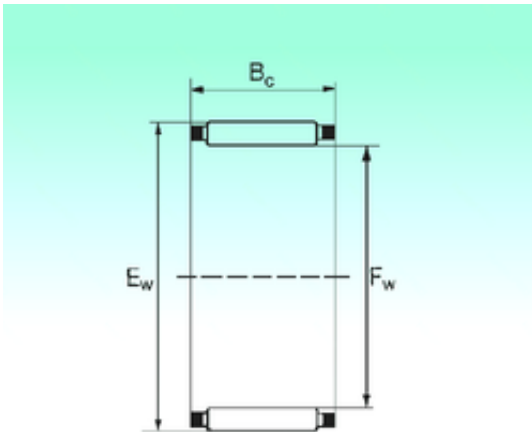

New energy Bearing Manufacturing Co.,...

NBS K 32x39x18 needle roller bearings

Bearing No. K 32x39x18

Bore Diameter	32 mm
Outer Diameter	39 mm
Fw	32 mm
Ew	39 mm
Bc	18 mm
Weight	0,0372 Kg
Basic dynamic load rating (C)	26 kN
Basic static load rating (C0)	40,5 kN

K 32x39x18 Bearing 2D drawings and 3D CAD models