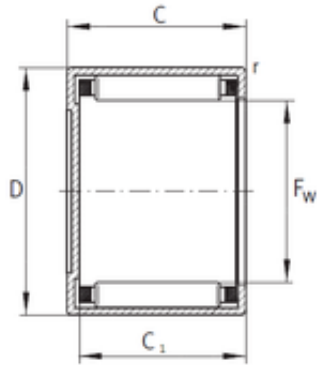

## INA BCE2212 needle roller bearings

Bearing No. BCE2212

Size	34.925x41.275x19.05 mm
Bore Diameter	34,925 mm
Outer Diameter	41,275 mm
Width	19,05 mm
Fw	34,925 mm
D	41,275 mm
C	19,05 mm
Weight	0,039 Kg
Basic dynamic load rating (C)	21,5 kN
Basic static load rating (C0)	42,5 kN