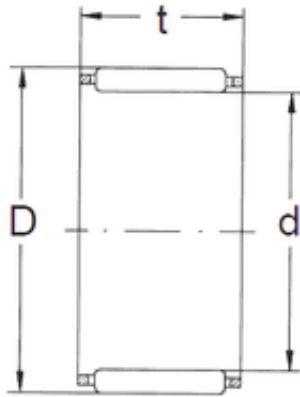

New energy Bearing Manufacturing Co.,...

FBJ K24X28X17 needle roller bearings

Bearing No. K24X28X17

| | |
|-------------------------------|-------------|
| Size | 24x28x17 mm |
| Bore Diameter | 24 mm |
| Outer Diameter | 28 mm |
| Width | 17 mm |
| d | 24 mm |
| D | 28 mm |
| T | 17 mm |
| Weight | 0,013 Kg |
| Basic dynamic load rating (C) | 14,3 kN |
| Basic static load rating (C0) | 23,9 kN |
| (Grease) Lubrication Speed | 11000 r/min |

K24X28X17 Bearing 2D drawings and 3D CAD models