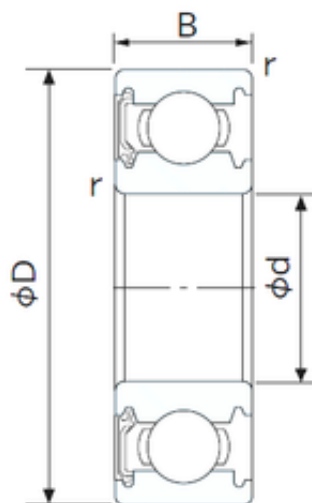

New energy Bearing Manufacturing Co.,...

12 mm x 24 mm x 6 mm NACHI 6901NSE deep groove ball bearings

Bearing No. 6901NSE

Size	12x24x6 mm
Bore Diameter	12 mm
Outer Diameter	24 mm
Width	6 mm
d	12 mm
D	24 mm
B	6 mm
C	6 mm
r min.	0.3 mm
da min.	14 mm
Da max.	22 mm
ra max.	0.3 mm
Weight	0.011 Kg
Basic dynamic load rating (C)	2,7 kN
Basic static load rating (C0)	1,32 kN
(Grease) Lubrication Speed	19000 r/min

6901NSE Bearing 2D drawings and 3D CAD models