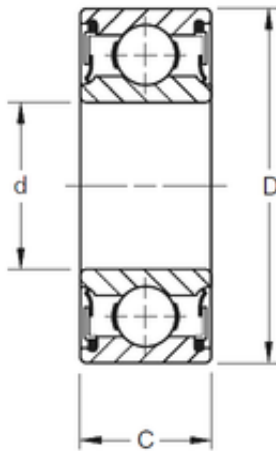

## New energy Bearing Manufacturing Co.,...

100 mm x 150 mm x 24 mm Timken 9120NPP  
deep groove ball bearings

Bearing No. 9120NPP

Size	100x150x24 mm
Bore Diameter	100 mm
Outer Diameter	150 mm
Width	24 mm
d	100 mm
D	150 mm
B	24 mm
C	24 mm
Weight	1,315 Kg
Basic dynamic load rating (C)	68,1 kN

9120NPP Bearing 2D drawings and 3D CAD models