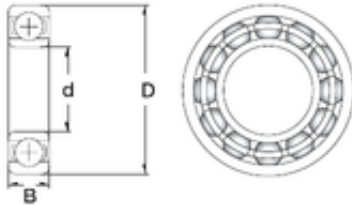

New energy Bearing Manufacturing Co.,...

9 mm x 26 mm x 8 mm ZEN P629-GB deep groove ball bearings

Bearing No. P629-GB

Size	9x26x8 mm
Bore Diameter	9 mm
Outer Diameter	26 mm
Width	8 mm
d	9 mm
D	26 mm
B	8 mm
C	8 mm
Weight	0,004 Kg