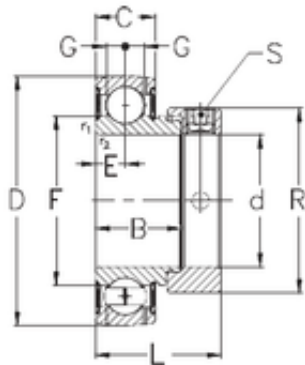

New energy Bearing Manufacturing Co.,...

40 mm x 80 mm x 30,2 mm NKE RAE40-NPPB
deep groove ball bearings

Bearing No. RAE40-NPPB

| | |
|-------------------------------|---------------|
| Size | 40x80x30.2 mm |
| Bore Diameter | 40 mm |
| Outer Diameter | 80 mm |
| Width | 30,2 mm |
| d | 40 mm |
| D | 80 mm |
| B | 30,2 mm |
| C | 21 mm |
| E | 11 mm |
| F | 49,4 mm |
| L | 43,7 mm |
| R | 58 mm |
| S | 5 mm |
| Weight | 0,62 Kg |
| Basic dynamic load rating (C) | 29,5 kN |

RAE40-NPPB Bearing 2D drawings and 3D CAD models