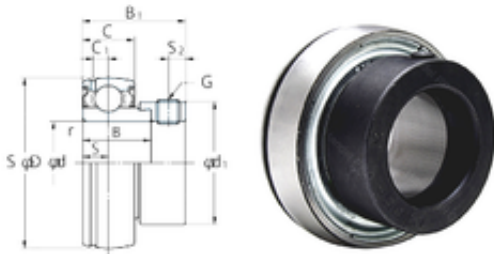

New energy Bearing Manufacturing Co.,...

25 mm x 52 mm x 21,5 mm KOYO SA205F
deep groove ball bearings

Bearing No. SA205F

Size	25x52x21.5 mm
Bore Diameter	25 mm
Outer Diameter	52 mm
Width	21,5 mm
d	25 mm
D	52 mm
B	21,5 mm
B1	31 mm
C	15 mm
d1	38,1 mm
r min.	1 mm
C	3,7 mm
S	7,5 mm
S2	4,8 mm
Thread (G)	M6 × 0,75
Weight	0,23 Kg
Basic dynamic load rating (C)	14 kN
Basic static load rating (C0)	7,85 kN

SA205F Bearing 2D drawings and 3D CAD models