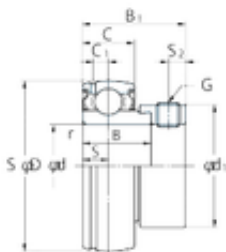

New energy Bearing Manufacturing Co.,...

25 mm x 52 mm x 21,5 mm KOYO SA205F
deep groove ball bearings

Bearing No. SA205F

Size	25x52x21.5 mm
Bore Diameter	25 mm
Outer Diameter	52 mm
Width	21,5 mm
d	25 mm
D	52 mm
B	21,5 mm
B1	31 mm
C	15 mm
d1	38,1 mm
r min.	1 mm
C	3,7 mm
S	7,5 mm
S2	4,8 mm
Thread (G)	M6 × 0,75
Weight	0,23 Kg
Basic dynamic load rating (C)	14 kN
Basic static load rating (C0)	7,85 kN

SA205F Bearing 2D drawings and 3D CAD models