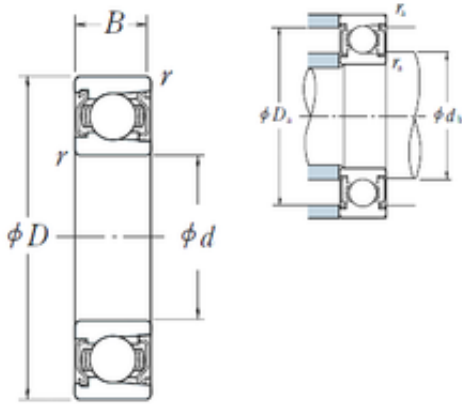

New energy Bearing Manufacturing Co.,...

105 mm x 190 mm x 36 mm NSK BL 221 ZZ
deep groove ball bearings

Bearing No. BL 221 ZZ

Size	105x190x36 mm
Bore Diameter	105 mm
Outer Diameter	190 mm
Width	36 mm
d	105 mm
D	190 mm
B	36 mm
C	36 mm
r min.	2,1 mm
da min.	116 mm
da max	127,5 mm
Da max.	179 mm
ra max.	2 mm
Weight	4,23 Kg
Basic dynamic load rating (C)	148 kN
Basic static load rating (C0)	157 kN

BL 221 ZZ Bearing 2D drawings and 3D CAD models