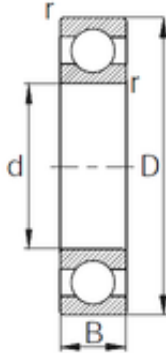

## New energy Bearing Manufacturing Co.,...

30 mm x 72 mm x 30,2 mm CYSD W6306 deep groove ball bearings

Bearing No. W6306

Size	30x72x30.2 mm
Bore Diameter	30 mm
Outer Diameter	72 mm
Width	30,2 mm
d	30 mm
D	72 mm
B	30,2 mm
C	30,2 mm
r min.	0,5 mm
Weight	0,549 Kg
Basic dynamic load rating (C)	27 kN

W6306 Bearing 2D drawings and 3D CAD models