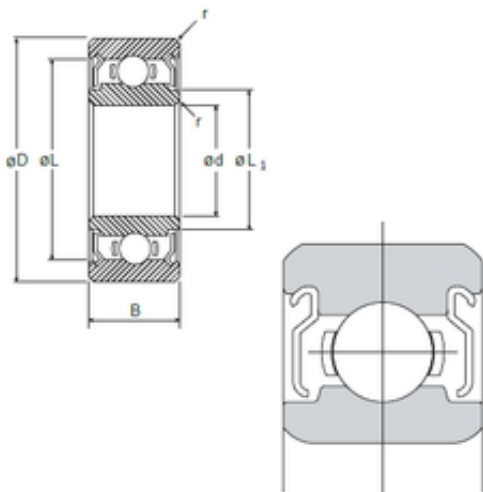

# New energy Bearing Manufacturing Co.,...

8 mm x 16 mm x 5 mm NMB L-1680KK deep groove ball bearings

Bearing No. L-1680KK

Size	8x16x5 mm
Bore Diameter	8 mm
Outer Diameter	16 mm
Width	5 mm
d	8 mm
D	16 mm
B	5 mm
C	5 mm
r min.	0,2 mm
L	14,18 mm
L1	9,68 mm
Basic dynamic load rating (C)	1,606 kN

L-1680KK Bearing 2D drawings and 3D CAD models