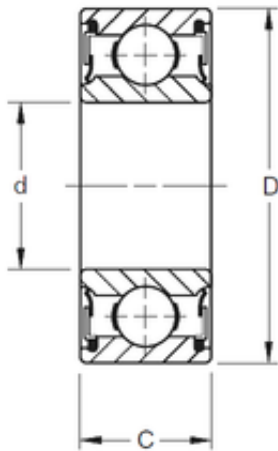

New energy Bearing Manufacturing Co.,...

75 mm x 115 mm x 20 mm Timken 9115PP
deep groove ball bearings

Bearing No. 9115PP

Size	75x115x20 mm
Bore Diameter	75 mm
Outer Diameter	115 mm
Width	20 mm
d	75 mm
D	115 mm
B	20 mm
C	20 mm
Weight	0,68 Kg
Basic dynamic load rating (C)	44,5 kN

9115PP Bearing 2D drawings and 3D CAD models