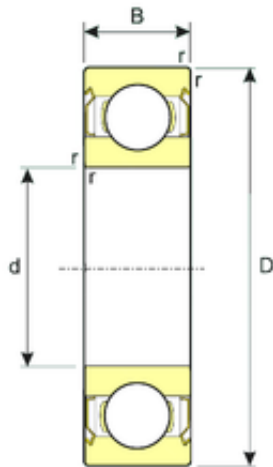

New energy Bearing Manufacturing Co.,...

55 mm x 90 mm x 18 mm ISB 6011-ZZ deep groove ball bearings

Bearing No. 6011-ZZ

| | |
|-------------------------------|-------------|
| Size | 55x90x18 mm |
| Bore Diameter | 55 mm |
| Outer Diameter | 90 mm |
| Width | 18 mm |
| d | 55 mm |
| D | 90 mm |
| B | 18 mm |
| C | 18 mm |
| Weight | 0,39 Kg |
| Basic dynamic load rating (C) | 29,01 kN |
| Basic static load rating (C0) | 20,78 kN |

6011-ZZ Bearing 2D drawings and 3D CAD models