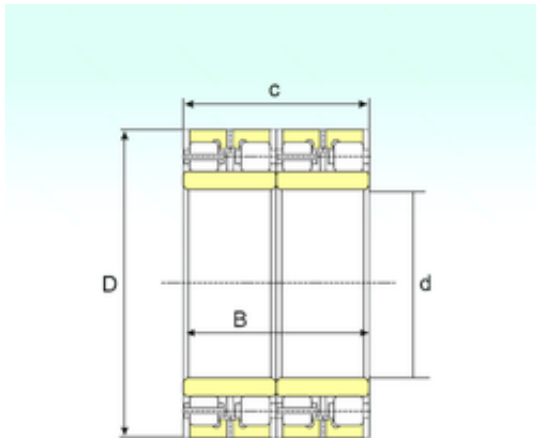

## New energy Bearing Manufacturing Co.,...

410 mm x 600 mm x 440 mm ISB FCDP  
82120440 cylindrical roller bearings

Bearing No. FCDP 82120440

Size	410x600x440 mm
Bore Diameter	410 mm
Outer Diameter	600 mm
Width	440 mm
d	410 mm
D	600 mm
B	440 mm
C	440 mm
Weight	445 Kg
Basic dynamic load rating (C)	6450 kN

FCDP 82120440 Bearing 2D drawings and 3D CAD  
models