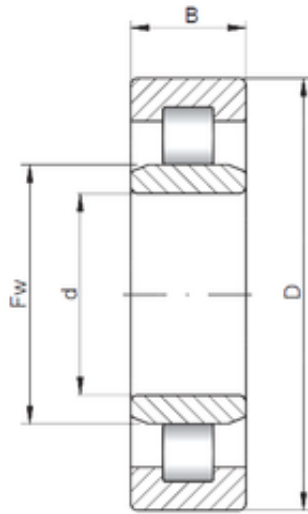

## New energy Bearing Manufacturing Co.,...

150 mm x 270 mm x 45 mm ISO NU230  
cylindrical roller bearings

Bearing No. NU230

Size	150x270x45 mm
Bore Diameter	150 mm
Outer Diameter	270 mm
Width	45 mm
d	150 mm
D	270 mm
B	45 mm
C	45 mm

NU230 Bearing 2D drawings and 3D CAD models