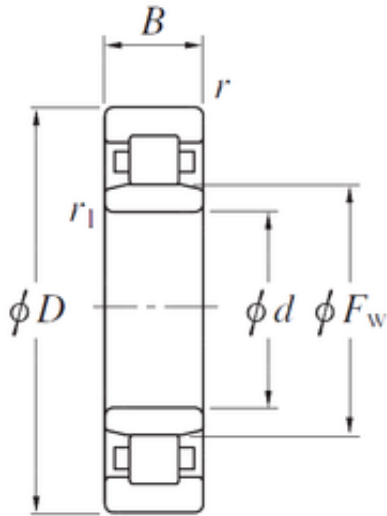

New energy Bearing Manufacturing Co.,...

500 mm x 670 mm x 100 mm KOYO NU29/500 cylindrical roller bearings

Bearing No. NU29/500

Bore Diameter	500 mm
Outer Diameter	670 mm
d	500 mm
Fw	546 mm
D	670 mm
Ew	626 mm
B	100 mm
C	100 mm
r min.	5 mm
r1 min.	5 mm
Weight	101 Kg
Basic dynamic load rating (C)	1940 kN

NU29/500 Bearing 2D drawings and 3D CAD models