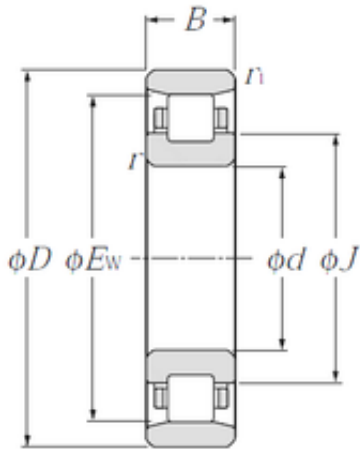

New energy Bearing Manufacturing Co.,...

35 mm x 80 mm x 31 mm CYSD N2037E
cylindrical roller bearings

Bearing No. N2037E

Size	35x80x31 mm
Bore Diameter	35 mm
Outer Diameter	80 mm
Width	31 mm
d	35 mm
D	80 mm
B	31 mm
C	31 mm
Weight	0,738 Kg
Basic dynamic load rating (C)	98,2 kN
Basic static load rating (C0)	87,5 kN
(Grease) Lubrication Speed	7000 r/min

N2037E Bearing 2D drawings and 3D CAD models