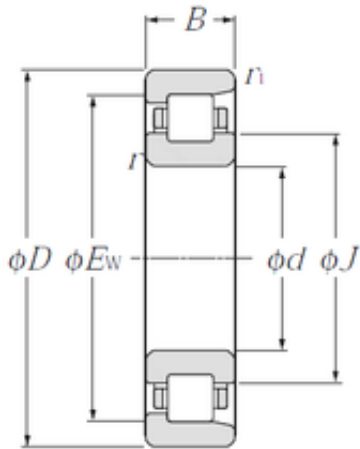

New energy Bearing Manufacturing Co.,...

25 mm x 52 mm x 15 mm CYSD NF205
cylindrical roller bearings

Bearing No. NF205

Size	25x52x15 mm
Bore Diameter	25 mm
Outer Diameter	52 mm
Width	15 mm
d	25 mm
D	52 mm
B	15 mm
C	15 mm
Weight	0,16 Kg
Basic dynamic load rating (C)	12,8 kN
Basic static load rating (C0)	14,2 kN
(Grease) Lubrication Speed	11000 r/min

NF205 Bearing 2D drawings and 3D CAD models