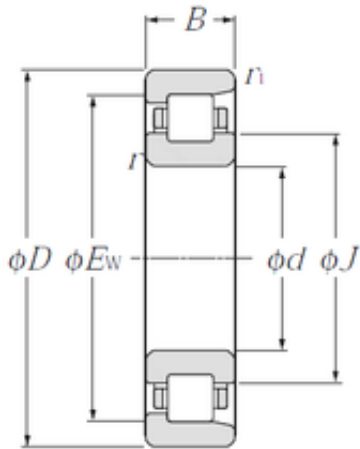

New energy Bearing Manufacturing Co.,...

25 mm x 52 mm x 15 mm CYSD NF205
cylindrical roller bearings

Bearing No. NF205

| | |
|-------------------------------|-------------|
| Size | 25x52x15 mm |
| Bore Diameter | 25 mm |
| Outer Diameter | 52 mm |
| Width | 15 mm |
| d | 25 mm |
| D | 52 mm |
| B | 15 mm |
| C | 15 mm |
| Weight | 0,16 Kg |
| Basic dynamic load rating (C) | 12,8 kN |
| Basic static load rating (C0) | 14,2 kN |
| (Grease) Lubrication Speed | 11000 r/min |

NF205 Bearing 2D drawings and 3D CAD models