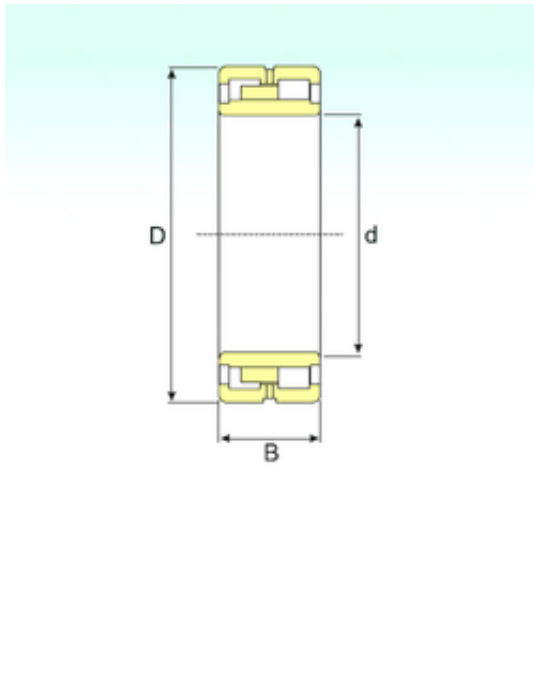

## New energy Bearing Manufacturing Co.,...

NNU 4128 M/W33 Bearing 2D drawings and 3D CAD models

140 mm x 225 mm x 85 mm ISB NNU 4128  
M/W33 cylindrical roller bearings

Bearing No. NNU 4128 M/W33

Size	140x225x85 mm
Bore Diameter	140 mm
Outer Diameter	225 mm
Width	85 mm
d	140 mm
D	225 mm
B	85 mm
C	85 mm
Weight	13 Kg
Basic dynamic load rating (C)	614,46 kN
Basic static load rating (C0)	1019,2 kN
(Grease) Lubrication Speed	3060 r/min