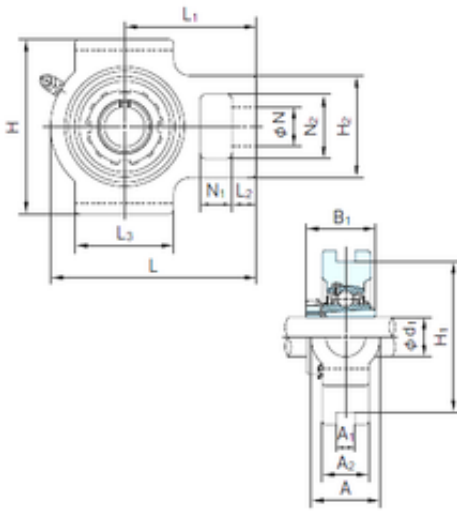

New energy Bearing Manufacturing Co.,...

NACHI UKTX05+H2305 bearing units

Bearing No. UKTX05+H2305

Bore Diameter	20 mm
d	20 mm
L2	10 mm
L3	57 mm
A	37 mm
A1	12 mm
B1	35 mm
H	102 mm
H1	89 mm
H2	56 mm
L	113 mm
L1	70 mm
N	22 mm
N1	16 mm
A2	28 mm
N2	37 mm

UKTX05+H2305 Bearing 2D drawings and 3D CAD models