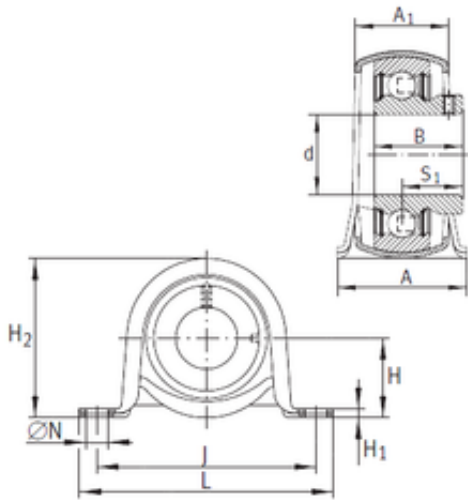

# New energy Bearing Manufacturing Co.,...

PB25 Bearing 2D drawings and 3D CAD models

## INA PB25 bearing units

Bearing No. PB25

Bore Diameter	25 mm
d	25 mm
S1	19,5 mm
A	31,8 mm
A1	23,5 mm
B	27 mm
H	28,6 mm
H1	4 mm
H2	56,5 mm
J	86 mm
L	108 mm
N	11,5 mm
Category	Bearings
Inventory	0.0
Manufacturer Name	SCHAEFFLER GROUP
Minimum Buy Quantity	N/A
Weight / Kilogram	0.22
Product Group	M06110