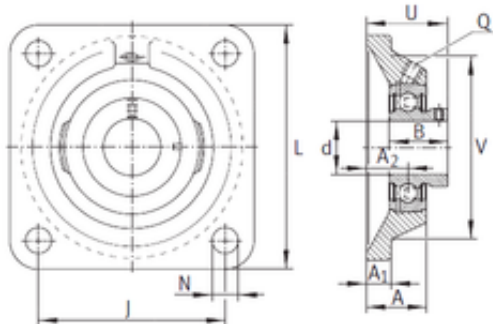

## INA PCJY12 bearing units

Bearing No. PCJY12

Bore Diameter	12 mm
d	12 mm
V	58 mm
U	33 mm
Thread (Q)	M6
A	27 mm
A1	9,5 mm
B	22 mm
J	54 mm
L	76 mm
N	11,5 mm
A2	17 mm
Weight	0,5 Kg
Basic dynamic load rating (C)	9,8 kN
Category	Bearings
Inventory	0.0
Manufacturer Name	SCHAEFFLER GROUP
Minimum Buy Quantity	N/A
Weight / Kilogram	0.35
Product Group	M06110